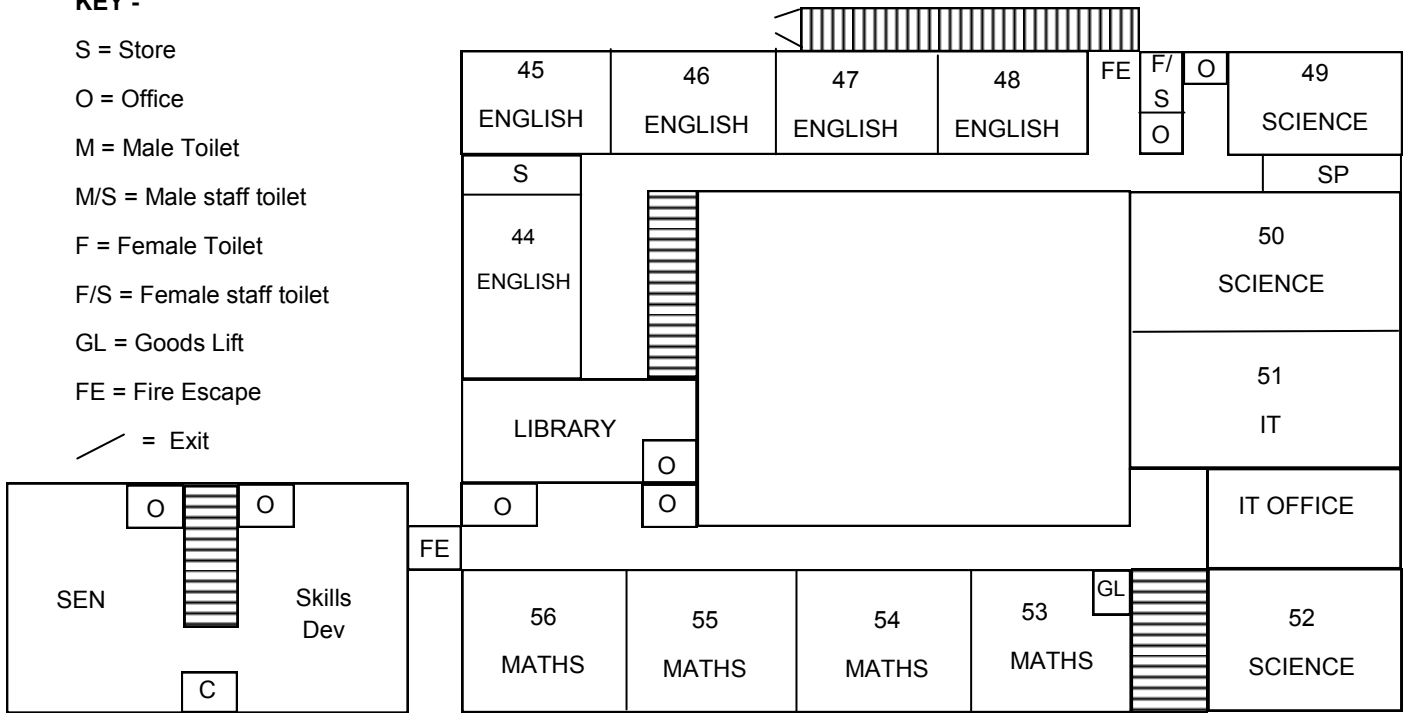

THE STONEHENGE SCHOOL ROOM PLAN

UPPER SCHOOL

Upper School 1st Floor

KEY -

- S = Store
- O = Office
- M = Male Toilet
- M/S = Male staff toilet
- F = Female Toilet
- F/S = Female staff toilet
- GL = Goods Lift
- FE = Fire Escape
- ↘ = Exit

Upper School Ground Floor