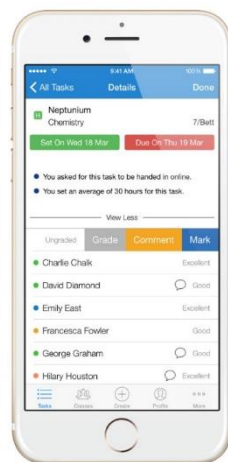

Show My Homework

Effective Homework Monitoring for Parents

Introducing The Stonehenge School's new system

From September we will be launching Show My Homework to parents, an online tool that shows all of your children's homework, deadlines and grades for free.

From then you will be able to simply visit thestonehenge.showmyhomework.co.uk to view our school's live homework calendar, and use the filters to view your child's homework tasks.

Features for parents

View the quality and how much homework your child receives

Access homework details online, on tablets, or on your phone

Never let a forgotten worksheet or empty planner be an issue again!

"As a busy parent with a varying work schedule I find this facility invaluable. As the facility is web based, It allows me the flexibility to view tasks that have been set at any time. This helps me monitor and keep on top of my child's home learning."

Parent, Notley High School, Essex

You can refer to Show My Homework's privacy policy at: <https://www.showmyhomework.co.uk/privacy>

Kind Regards,

Carole Dean, Assistant Headteacher
The Stonehenge School

Benefits

We will be distributing log in details in the near future.

We hope that this will provide you with an insight into how much and the type of homework your child receives. Most importantly, it will help your child to keep on top of their workload.

Log in to view your personalised homework calendar and never be left in the dark again.

Enjoy 24/7 access to your child's gradebook with instant visibility of teacher comments.

Stay equipped with all the details you need to make informed decisions for parents' evening.

For any questions, please don't hesitate to contact the team on

help@showmyhomework.co.uk

0207 197 9550